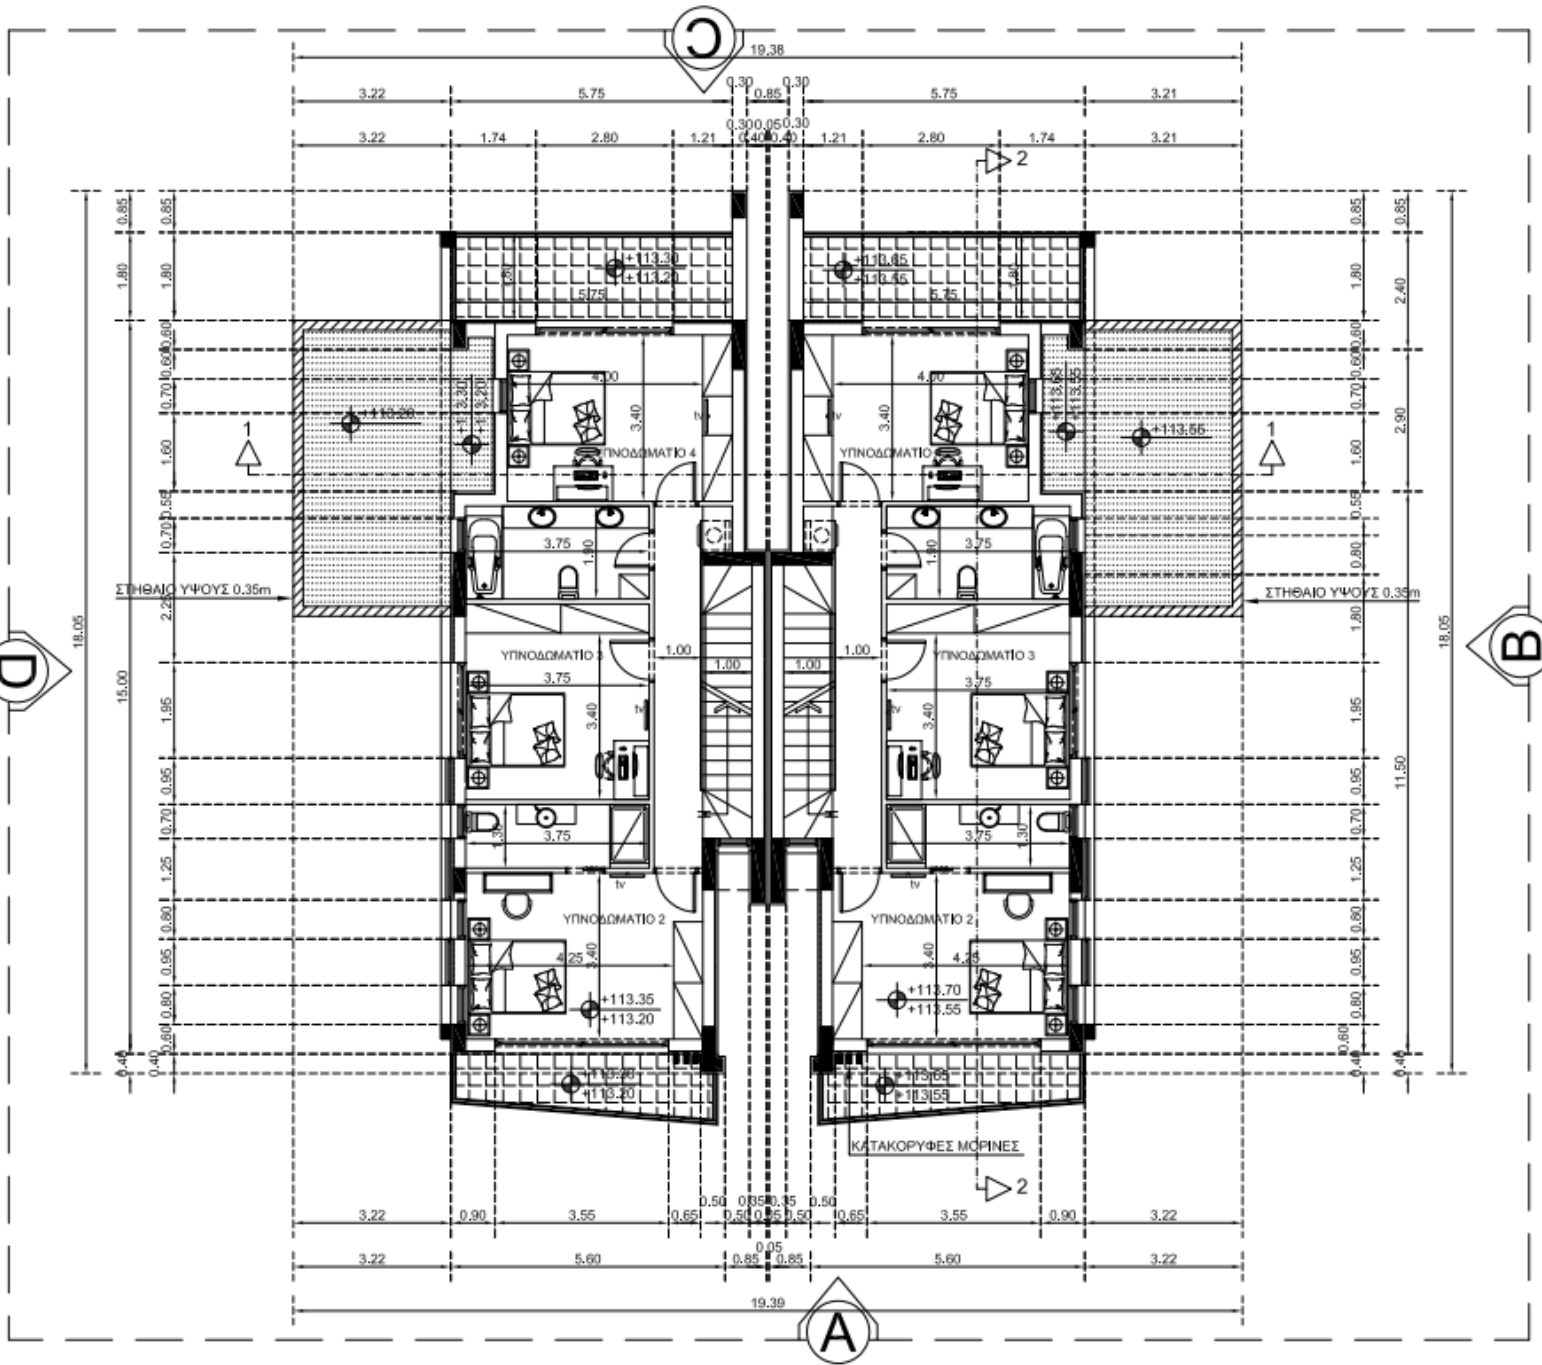

PLANS

19 B & C Kosti Palama, Mesa Geitonia, Limassol 4001 Cyprus

Tel: +35725751975 | Fax: +35725751976 | Email: papasest@logosnet.com.cy

Website: www.npapasgroup.com