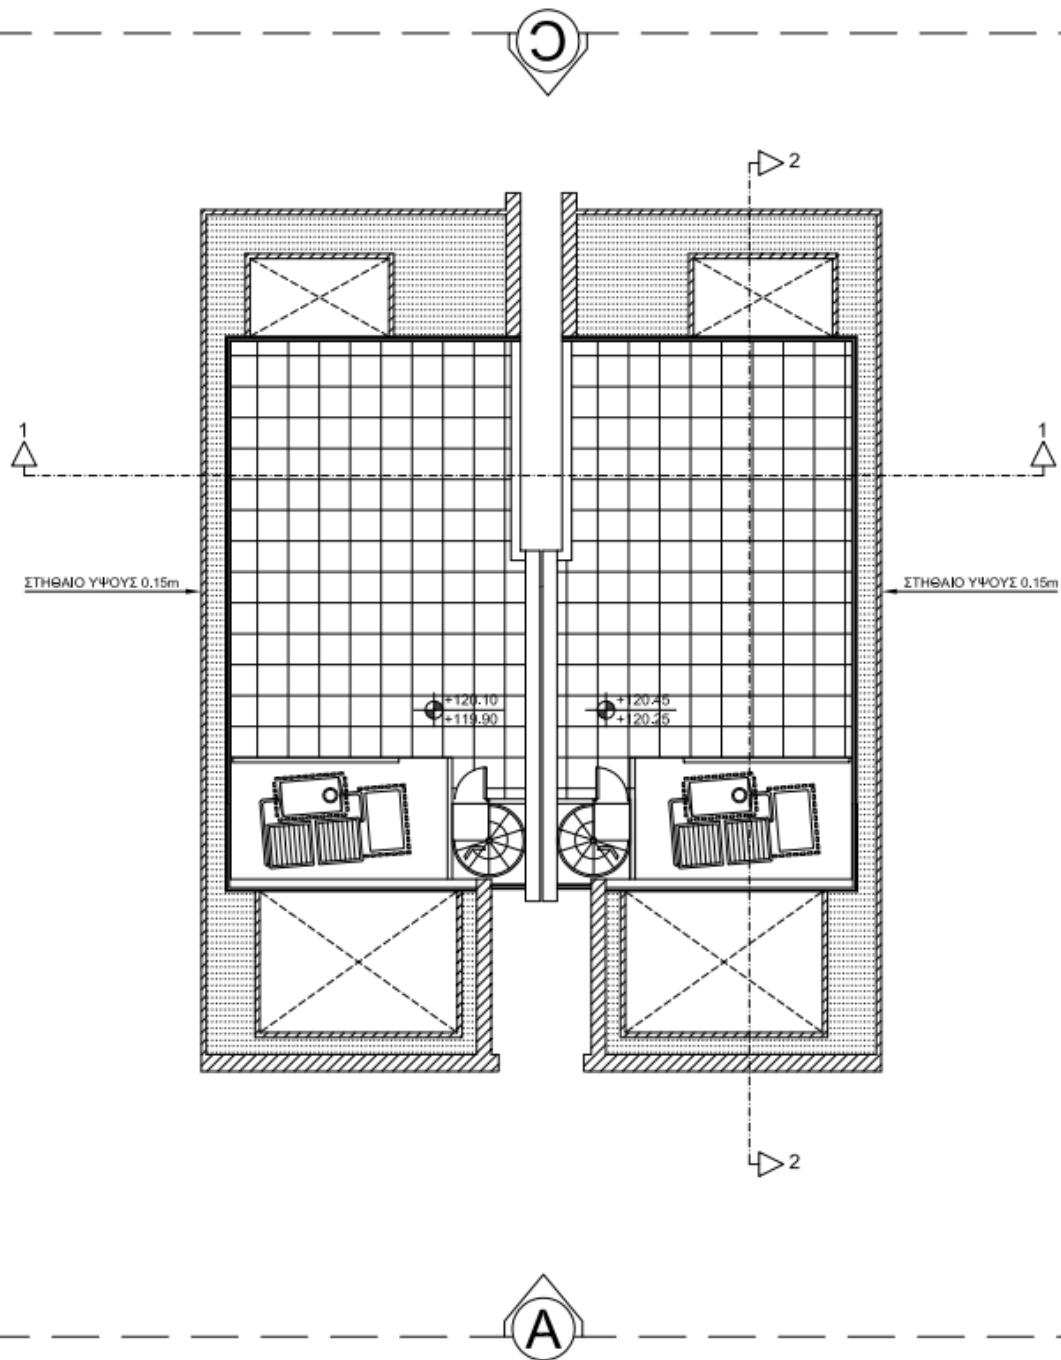

PLANS

19 B & C Kosti Palama, Mesa Geitonia, Limassol 4001 Cyprus

Tel: +35725751975 | Fax: +35725751976 | Email: papasest@logosnet.com.cy

Website: www.npapasgroup.com