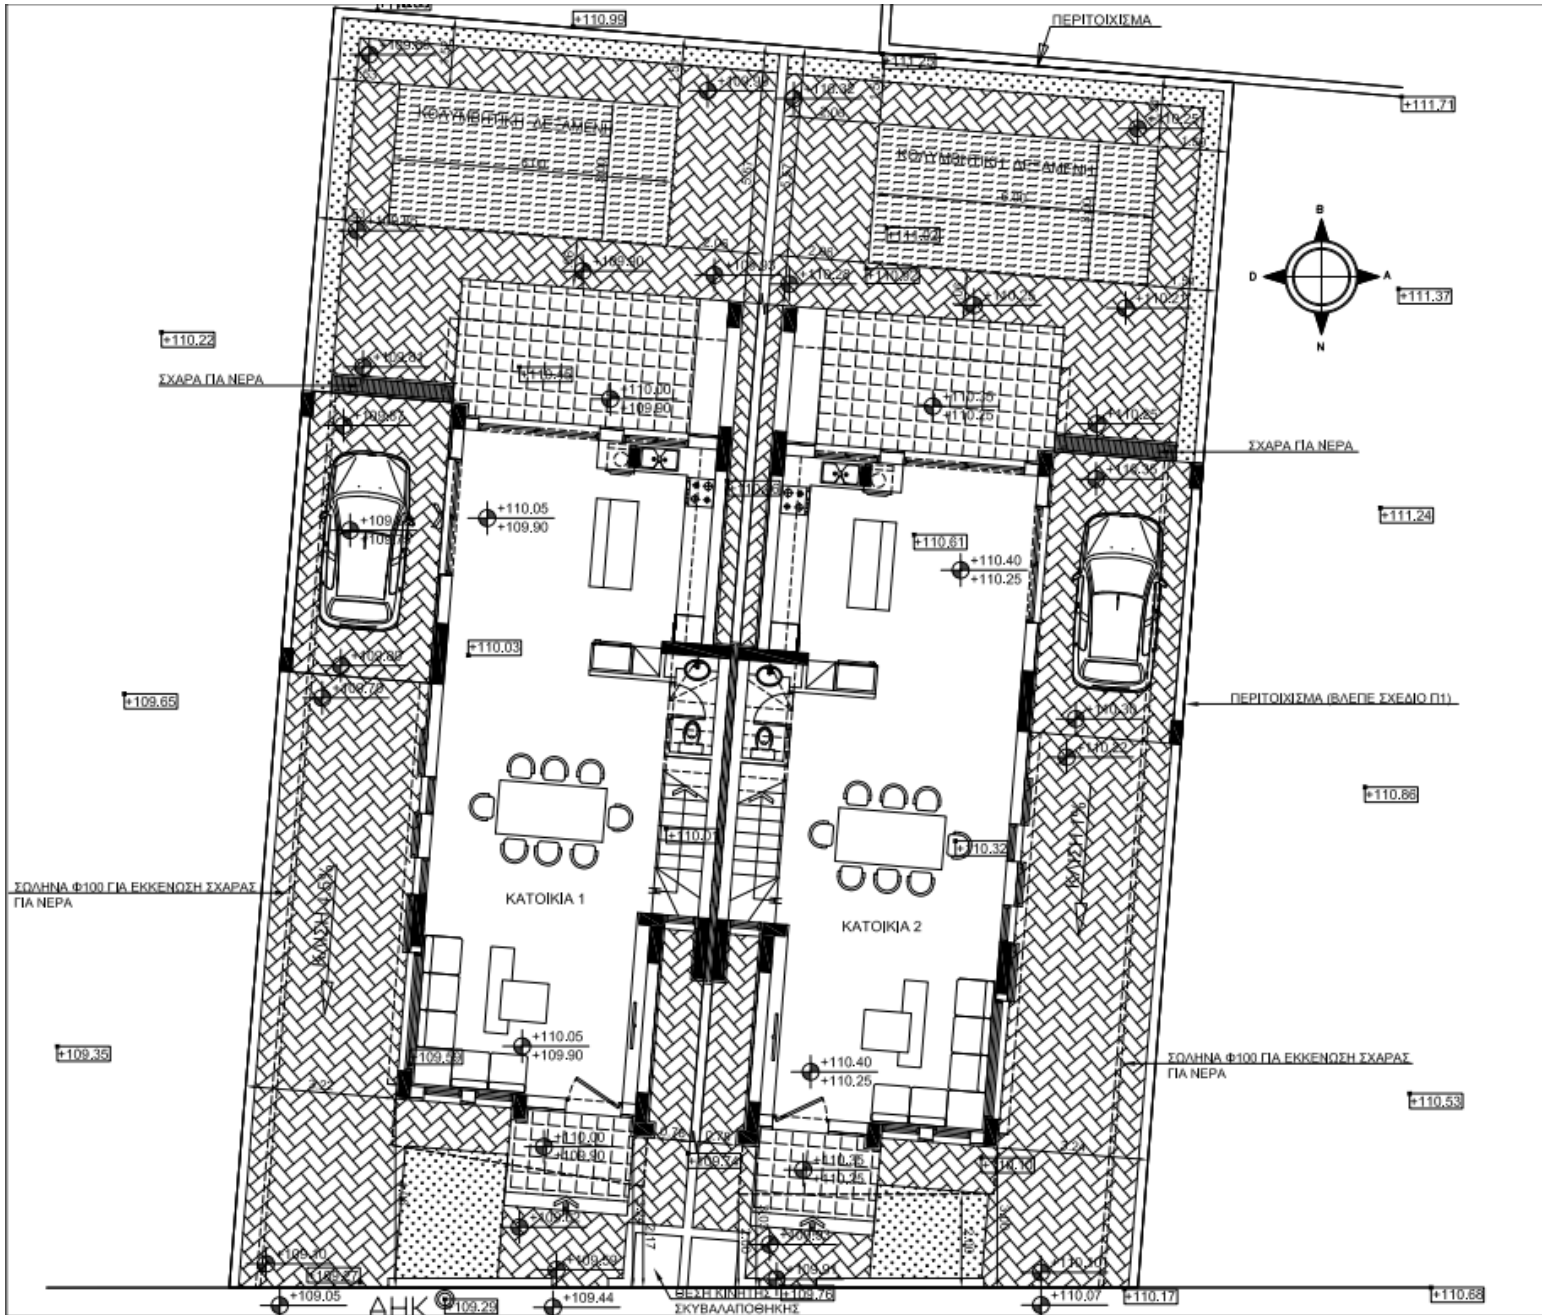

PLANS

19 B & C Kosti Palama, Mesa Geitonia, Limassol 4001 Cyprus

Tel: +35725751975 | Fax: +35725751976 | Email: papasest@logosnet.com.cy

Website: www.npapasgroup.com