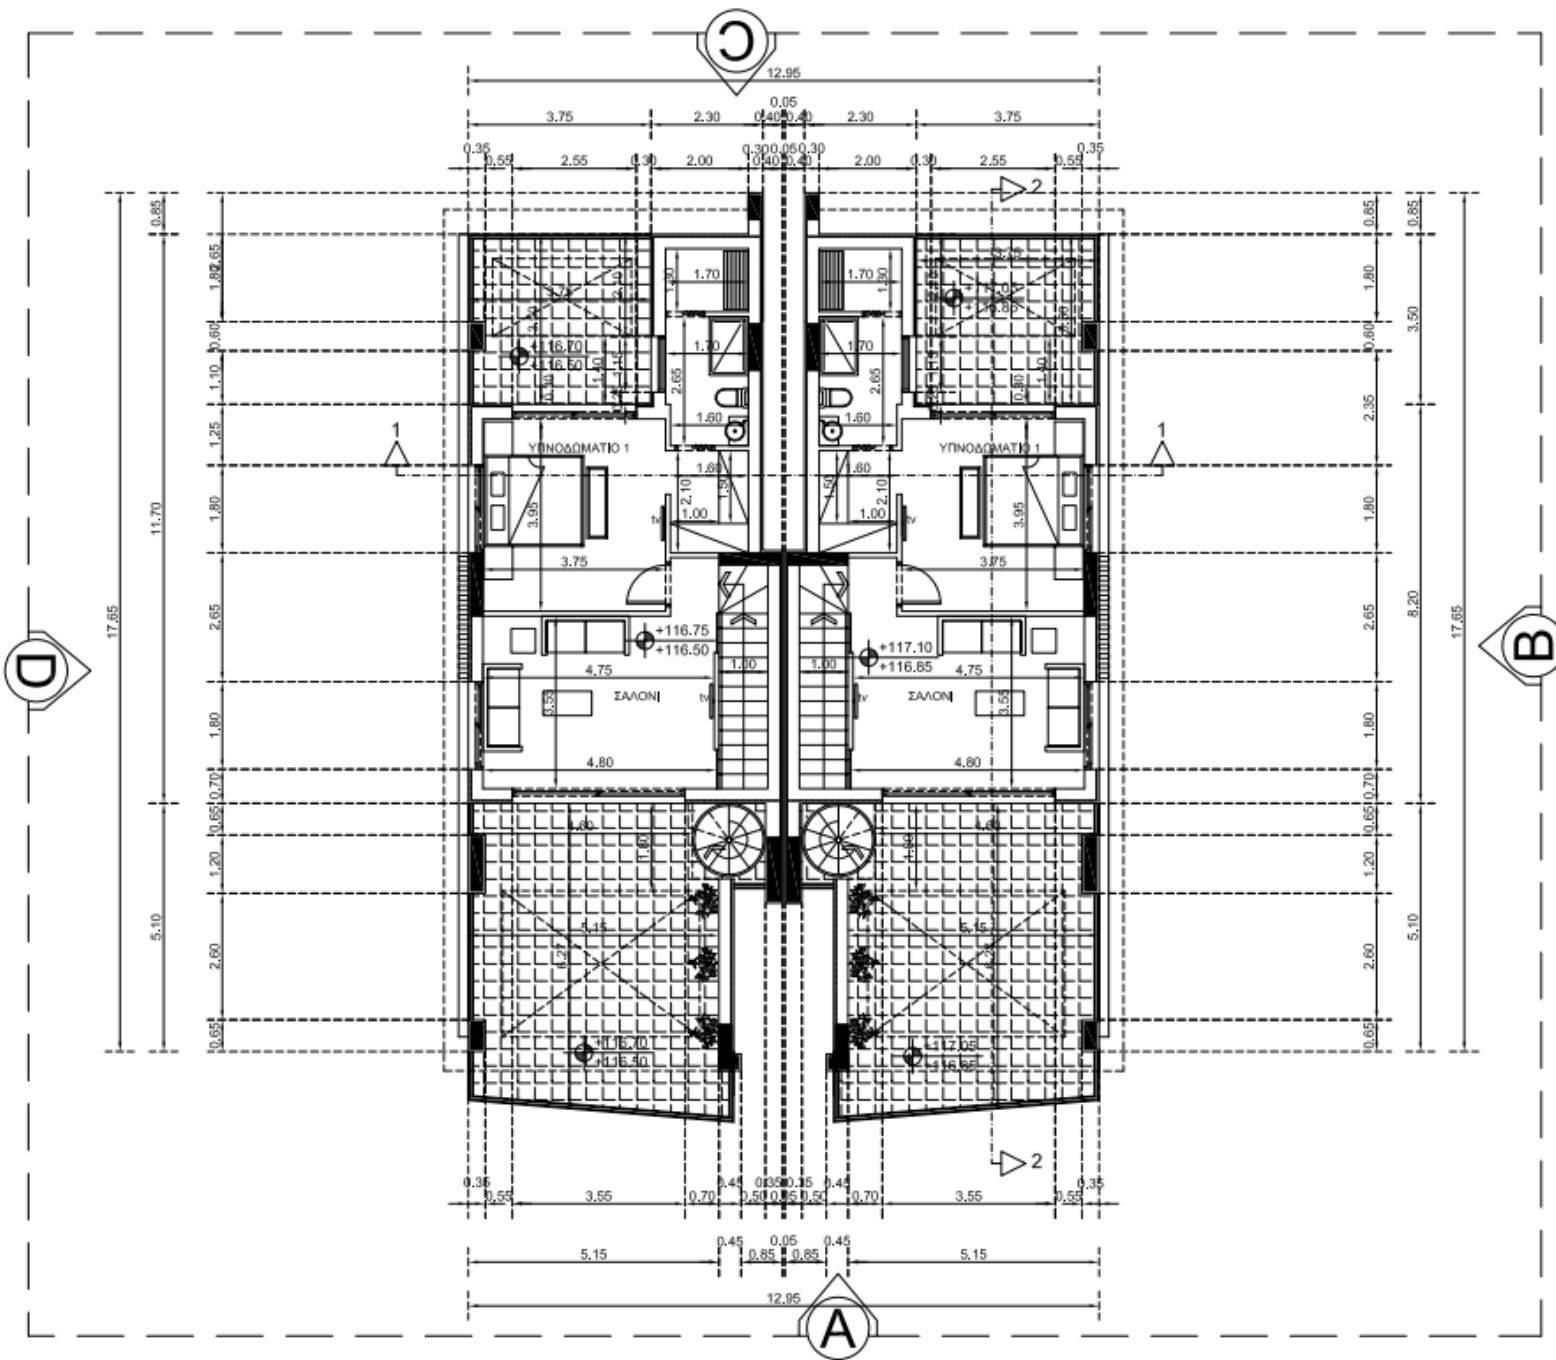

PLANS

19 B & C Kosti Palama, Mesa Geitonia, Limassol 4001 Cyprus

Tel: +35725751975 | Fax: +35725751976 | Email: papasest@logosnet.com.cy

Website: www.npapasgroup.com