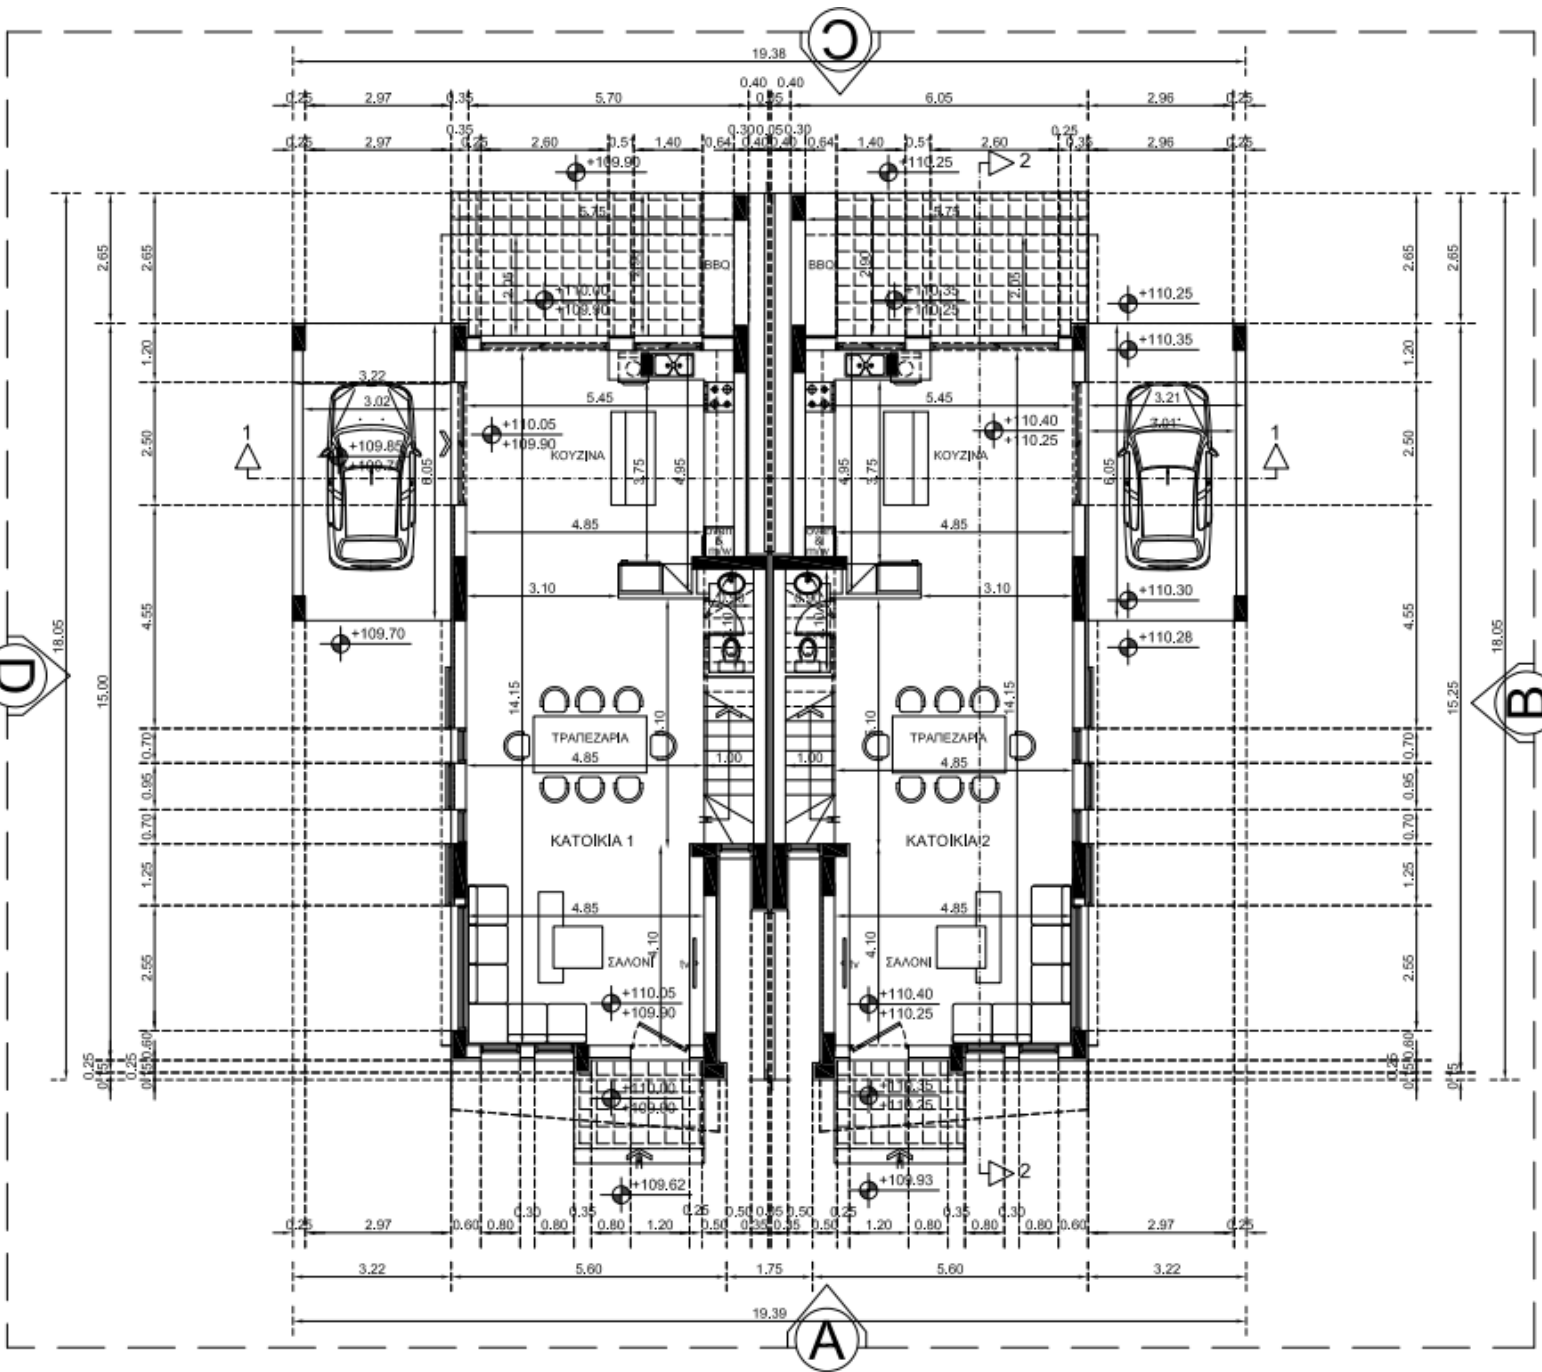

PLANS

19 B & C Kosti Palama, Mesa Geitonia, Limassol 4001 Cyprus

Tel: +35725751975 | Fax: +35725751976 | Email: papasest@logosnet.com.cy

Website: www.npapasgroup.com